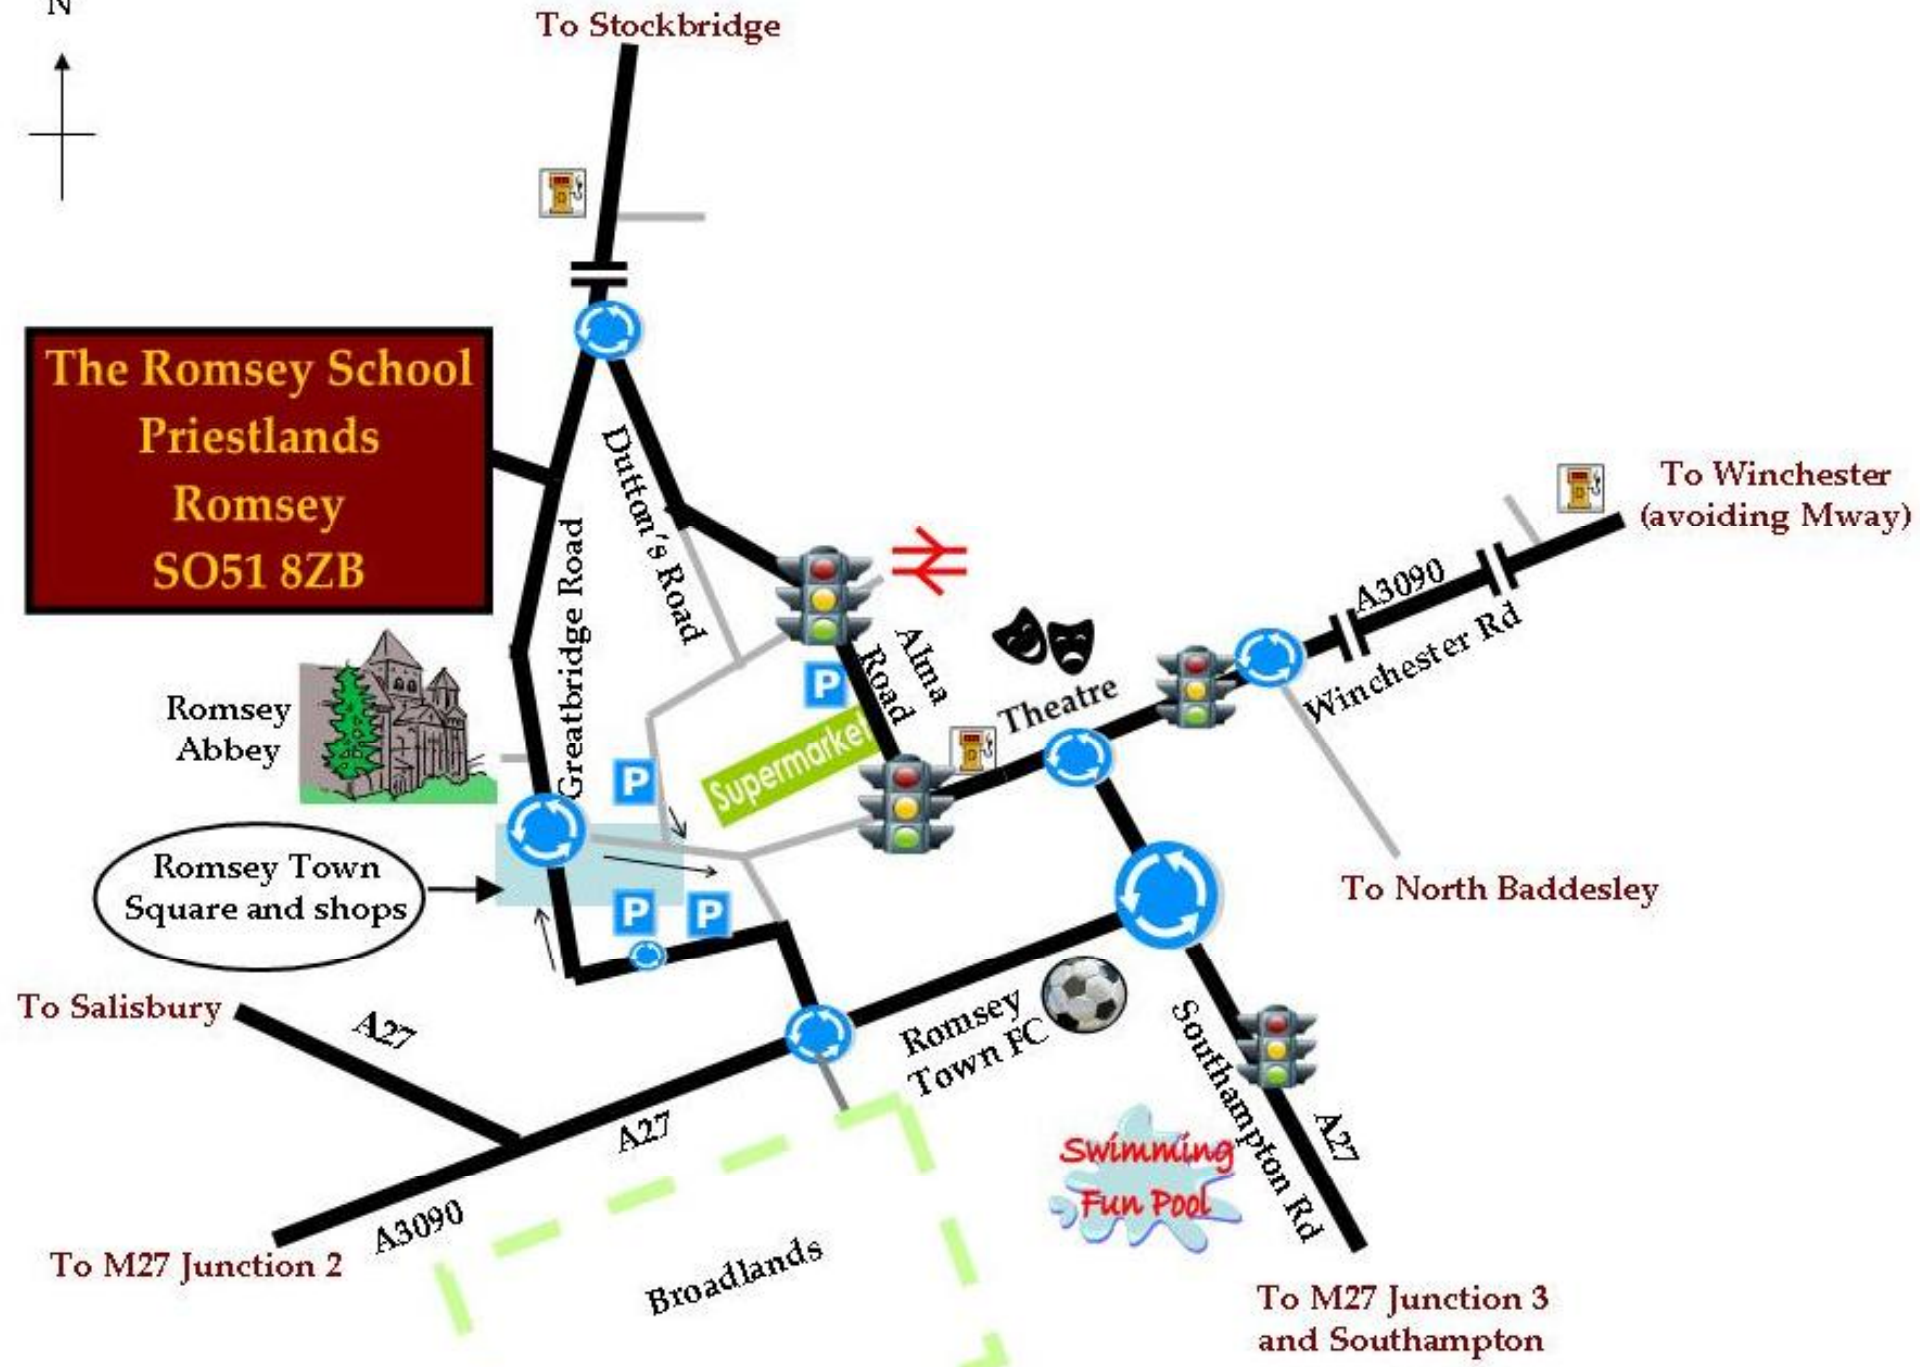

**The Romsey School**  
**Priestlands**  
**Romsey**  
**SO51 8ZB**

Romsey Town Square and shops

Supermarket

Theatre

Romsey Town FC

Swimming Fun Pool

To Salisbury

A27

To M27 Junction 2

A3090

Broadlands

To Stockbridge

Dufon's Road

Alma Road

Southampton Rd

To M27 Junction 3 and Southampton

To North Baddesley

To Winchester (avoiding Mway)

A3090

Winchester Rd